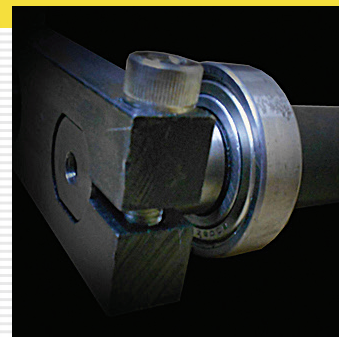

CASCADE

HEALTH & FITNESS®

NEW MODEL WITH MAGNETIC RESISTANCE CASCADE AIR BIKE UNLIMITED MAG

Designed with the same tough durable construction as the standard model, the new Cascade Air Bike Unlimited Mag has 8 levels of magnetic resistance at the turn of a dial. This magnetic feature gives users more resistance options than any other air bike. Lower levels are a great workout choice for more de-conditioned users, while the top levels provide exceptional high intensity exercise.

Like all Cascade Air Bike models, the Unlimited Mag offers infinite air resistance with a multi-grip handlebar design, especially versatile for upper body workouts. It has the same tough construction and durable features and it is ideal for both users needing low resistance exercise as well as offering a high intensity heart pumping workout for more conditioned athletes. The large foot pegs also make it simple when users only want a great upper body workout.

Cascade Air Bike Unlimited Mag

CASCADE AIR BIKE UNLIMITED MAG - KEY PRODUCT FEATURES

Magnetic Resistance Knob

Provides 8 levels of magnetic resistance to create more workout options with a greater range of resistance.

Console With Interval Programs

The console offers interval programs for high intensity workouts and displays time, distance, calories, rpm, watts, HIR and speed.

Micro-Fit Seat Adjustment

The 4 way adjustable seat allows for a quick and easy personalized fit.