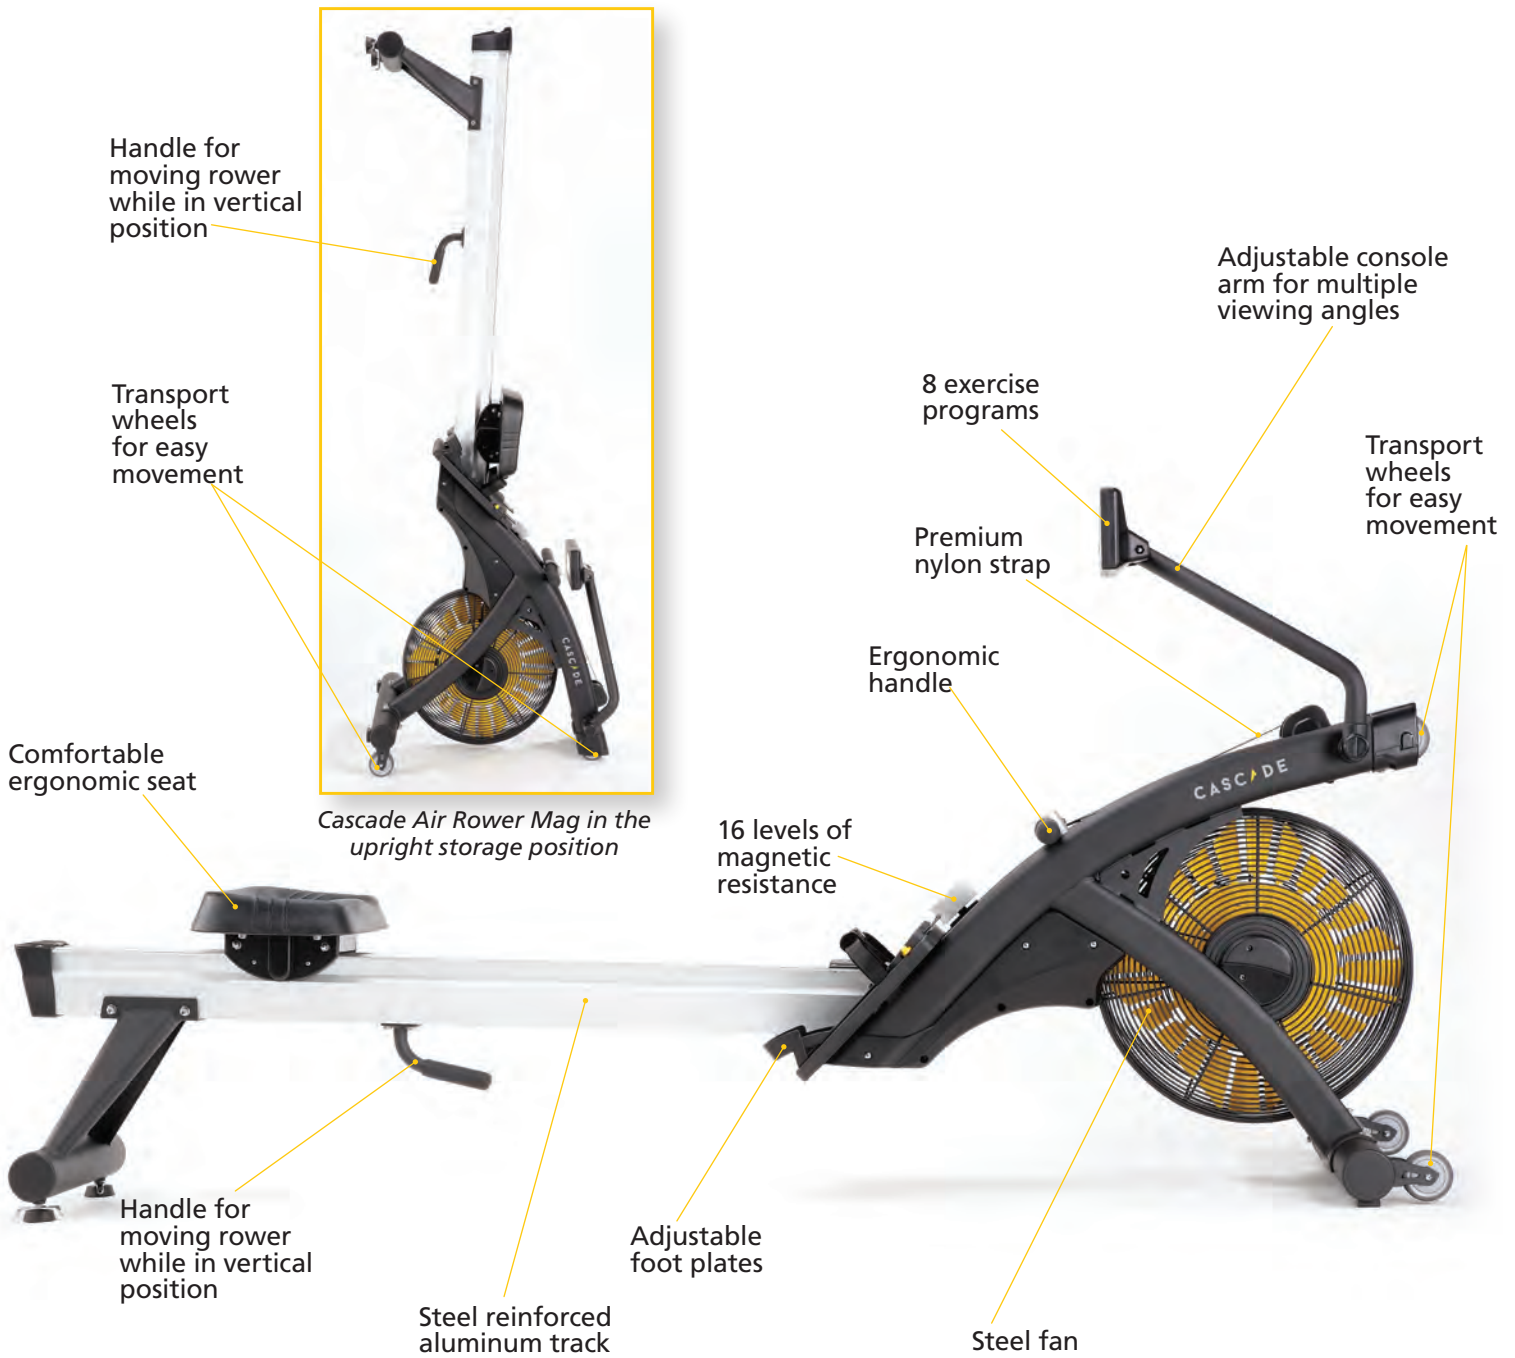

CASCADE

HEALTH & FITNESS®

CASCADE AIR ROWER MAG

Smooth and a great workout, our Cascade Air Rower Mag combines all the features of our original magnetic rower with the added benefit of progressive air resistance. Easy to read console offers 8 exercise programs with 16 levels of magnetic resistance and heart rate tracking with a swing away design for enhanced viewing. Rolls easily with a standup option for storage.

CASCADE AIR ROWER MAG – KEY PRODUCT FEATURES

Fan Combines Air And Magnetic Resistance

Adding air resistance gives more workout options.

Stand Up Option For Storage

Stands up easily on end for convenient storage.

Comfortable Ergonomic Seat

The contoured ergonomic seat is comfortable to sit on during short or long workouts and glides smoothly.

8 Exercise Programs

8 workout programs – exercise feedback includes watts, calories, time, time/500m, distance, strokes/min and HR.

KEY BENEFITS

- Commercial quality
- Smooth, quiet and a great workout
- Adds progressive air resistance for more workout options
- Rolls easily

SPECIFICATIONS

Length	85.8 in (218 cm)
Height	28.5 in (72 cm)
Width	24.2 in (61 cm)
Weight	109 lbs (49 kg)
Max User Weight	350 lbs (159 kg)
Shipping Weight	128 lbs (58 kg)