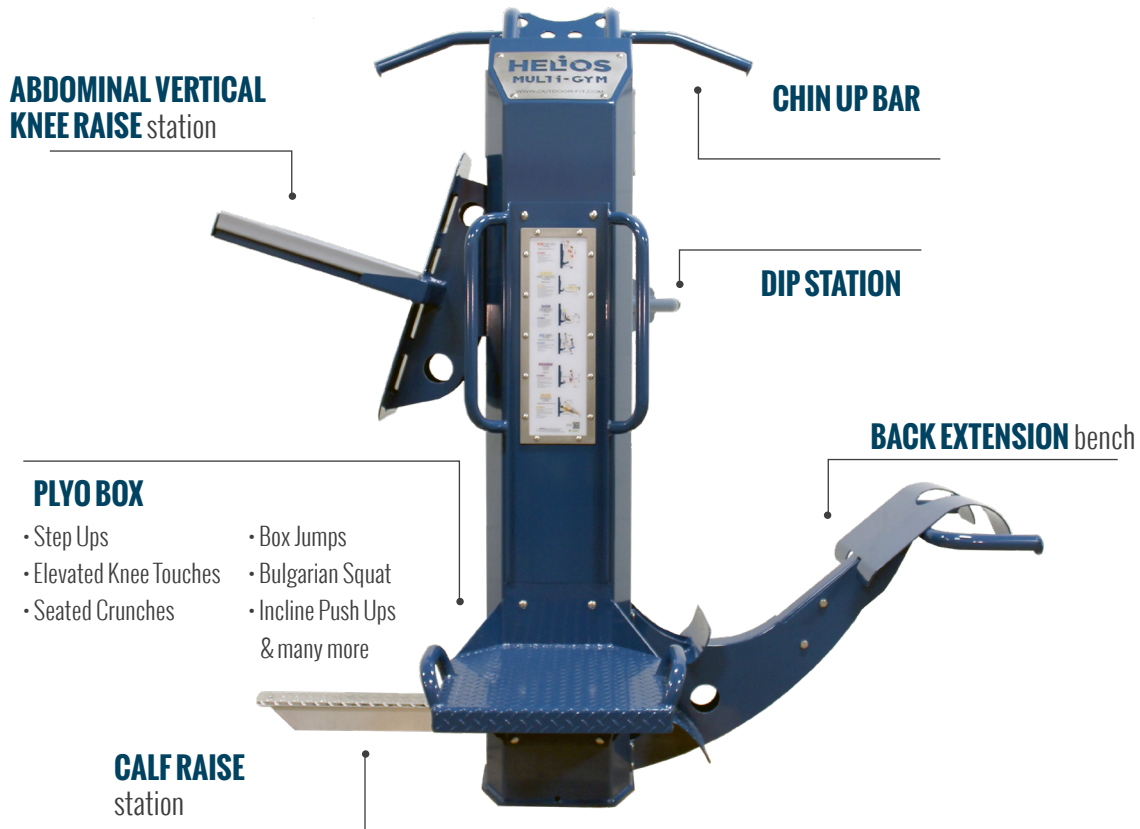

The HELIOS-NA is built to maximize indoor or outdoor exercise areas, with 11 exercises available:

TECHNICAL SPECIFICATIONS

Width: 80" / 204 cm   **Height:** 85" / 216 cm
Length: 65" / 166 cm   **Weight:** 620 lbs / 282 kg

Anchoring Requirements: 4 x concrete anchors with rated "pull out" or "tension" strength of 3400lbs or greater. Anchors must be secured into structural concrete.

Frame & Finish: Constructed of 3/16" and 1/4" heavy duty steel that is zinc primed and polyester powder coated with UV stabilized color pigment. All fasteners are tamperproof stainless steel carriage bolts with the locking nuts on the inside of the padlocked center column.

Standard Color: Green Blue.
Custom colors available for an extra charge.

Shipping Weight: 718 lbs / 326 kg

Shipping Dimensions: 48" wide x 48" long x 85" high /
122 cm wide x 122 cm long x 216 cm high

Number of Simultaneous Users: 4