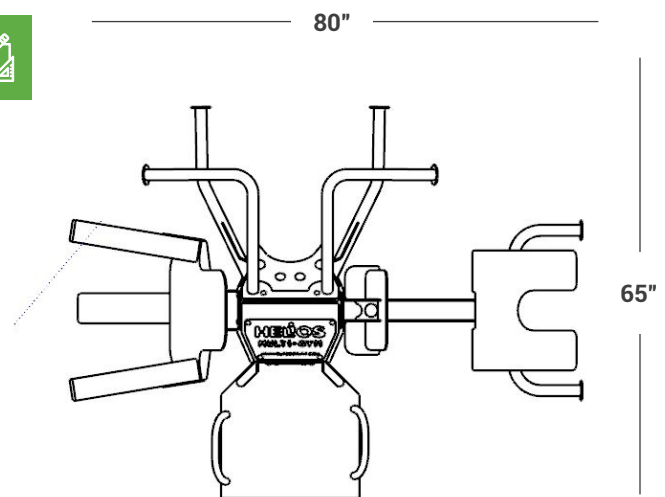

CAD DRAWING

CLICK FOR CAD DETAILS

HELIOS^{NA}
MULTIGYM