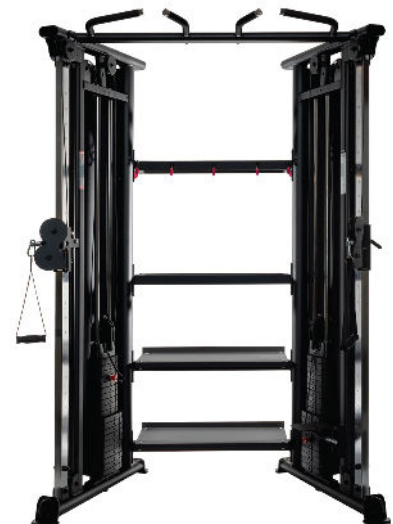

FOUR SHELF STORAGE SOLUTION

SKU: FT1000-KIT

STANDARD FEATURES

- Two open ball shelves hold up to six medicine balls.
- Accessory hooks on top shelf.
- Two tray shelves hold up to eight pair kettlebells.
- Shelves easily accessible from front or back.

OPTIONAL FEATURES

- Six-piece medicine ball kit - 6, 8, 10, 12, 14, 16lbs.
- Single or paired kettlebell sets - 5, 10, 15, 20, 25, 30, 35, 40lb. rubber coated kettlebells in vibrant colors.

Pictured here is SKU "FT1000-Bundle" and includes:
FT1000S + FT1000 Accesory Kit + FT1000 Storage
Shelves + Six piece Medicine Balls + 8 piece Kettle bells.