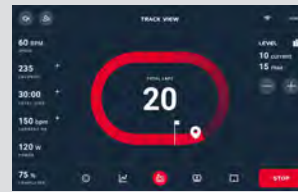

10.1" Interactive Touchscreen

Tablet-Friendly Reading Rack

Adjustable Cooling Fan

Integrated Speakers

Hand Pulse Sensors

USB Charging Port

3.5mm Audio-input Only (no output)

- Intuitive User Interface
- Built-In Apps
- Track Your History
- Multiple Workout Views
- And More!