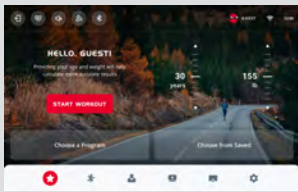

10.1" Interactive Touchscreen

Tablet-Friendly Reading Rack

Adjustable Cooling Fan

Integrated Speakers

Hand Pulse Sensors

USB Charging Port

3.5mm Audio-input Only (no output)

- Intuitive User Interface
- Built-In Apps
- Track Your History
- Multiple Workout Views
- And More!